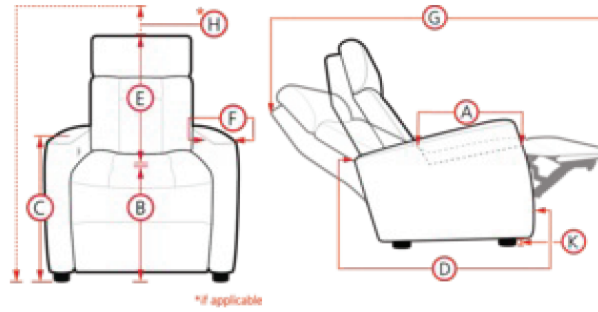

FORD

- A. Seat Depth: 21.0 in / 53.3 cm
- B. Seat Height: 20.0 in / 50.8 cm
- C. Arm Height: 26.3 in / 66.7 cm
- D. Arm Depth: 37.0 in / 94.0 cm
- E. Seat Back Height: 24.0 in / 61.0 cm
- F. Width of Arm: 14.5 in / 36.8 cm
- G. Reclined Depth: 68.5 in / 174.0 cm
- H. Headrest Extension: N/A

- | | | | | | | | |
|--|--|--|---|---|---|--|--|
| 
1E Recliner Power
39 x 42 x 43"
100 x 107 x 110cm
IA: 23" / 59cm | 
2E LHF Power Recliner
31 x 42 x 43"
78 x 107 x 110cm | 
3E RHF Power Recliner
31 x 42 x 43"
78 x 107 x 110cm | 
4E Armless Loveseat Power Recline
46 x 42 x 43"
117 x 107 x 110cm | 
5E LHF Power Recliner w/ RHF Wedg
46 x 42 x 43"
117 x 107 x 110cm
IA: 23" / 59cm | 
6E RHF Power Recliner w/LHF Wedge
46 x 42 x 43"
117 x 107 x 110cm
IA: 23" / 59cm | 
7E RHF Wedge Arm Power Recliner
39 x 42 x 43"
98 x 107 x 110cm | 
8E Armless Power Recliner
23 x 42 x 43"
59 x 107 x 110cm |
| 
9E LHF Wedge Arm Power Recliner
39 x 42 x 43"
98 x 107 x 110cm | | | | | | | |