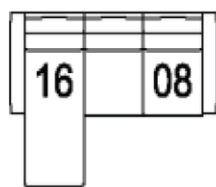

13 RHF Sofa
 87 x 41 x 35"
 221 x 104 x 87 cm

14 Armless Loveseat
 55 x 41 x 35"
 140 x 104 x 87 cm

15 RHF Chaise
 35 x 69 x 35"
 89 x 174 x 87 cm

16 LHF Chaise
 35 x 69 x 35"
 89 x 174 x 87 cm

35 RHF Corner Chaise
36 LHF Corner Chaise
 94 x 41 x 35"
 239 x 104 x 87 cm

40 RHF Sofa Split
39 LHF Sofa Split
 96 x 41 x 35"
 244 x 104 x 87 cm

POPULAR CONFIGURATIONS

12/35
 129 x 94"
 328 x 239 cm

07/35
 103 x 94"
 262 x 239 cm

16/08
 95 x 65"
 242 x 166 cm

DIMENSIONS

Seat Depth: 23" / 59 cm
 Seat Height: 19" / 48 cm
 Arm Depth: 40" / 101 cm
 Arm Height: 25" / 62 cm

Dimensions shown as Width x Depth x Height.