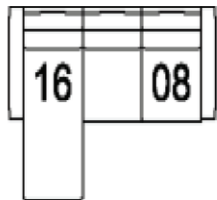

08 RHF Loveseat
07 LHF Loveseat
 60 x 37 x 32"
 153 x 93 x 82 cm

10 Armless Chair
 26 x 37 x 32"
 67 x 93 x 82 cm

14 Armless Loveseat
 52 x 37 x 32"
 133 x 93 x 82 cm

15 RHF Chaise
16 LHF Chaise
 34 x 57 x 32"
 87 x 145 x 82 cm

40 RHF Sofa Split
39 LHF Sofa Split
 94 x 37 x 32"
 239 x 93 x 82 cm

91 Apartment Sofa
 79 x 37 x 32"
 201 x 93 x 82 cm
 IA: 64" / 163 cm

LEG

- Spindle Metal Leg
- Spindle Wood Espresso Leg

POPULAR CONFIGURATIONS

16/08
 94 x 57"
 239 x 145 cm

07/40
 96 x 94"
 244 x 239 cm

07/08
 120 x 36"
 305 x 92 cm

DIMENSIONS

- Seat Depth: 21" / 55 cm
- Seat Height: 19" / 47 cm
- Arm Depth: 36" / 90 cm
- Arm Height: 24" / 61 cm

Dimensions shown as Width x Depth x Height.