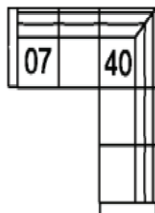

08 RHF Loveseat
07 LHF Loveseat
 60 x 37 x 32"
 153 x 93 x 82 cm

10 Armless Chair
 26 x 37 x 32"
 67 x 93 x 82 cm

14 Armless Loveseat
 52 x 37 x 32"
 133 x 93 x 82 cm

15 RHF Chaise
16 LHF Chaise
 34 x 57 x 32"
 87 x 145 x 82 cm

40 RHF Sofa Split
39 LHF Sofa Split
 94 x 37 x 32"
 239 x 93 x 82 cm

91 Apartment Sofa
 79 x 37 x 32"
 201 x 93 x 82 cm
 IA: 64" / 163 cm

LEG

- Spindle Metal Leg
- Spindle Wood Espresso Leg

POPULAR CONFIGURATIONS

16/08
 94 x 57"
 239 x 145 cm

07/40
 96 x 94"
 244 x 239 cm

07/08
 120 x 36"
 305 x 92 cm

DIMENSIONS

- Seat Depth: 21" / 55 cm
- Seat Height: 19" / 47 cm
- Arm Depth: 36" / 90 cm
- Arm Height: 24" / 61 cm

Dimensions shown as Width x Depth x Height.