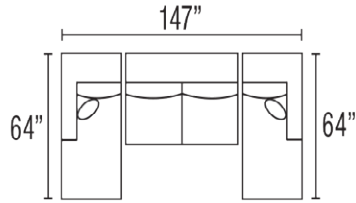

CEREZA

POPULAR CONFIGURATIONS

2-PC Chaise Sectional

3-PC Dual Chaise Sectional

3-PC Family Room Sectional

4-PC Sectional

4-PC Gathering Sectional

AVAILABLE SECTIONAL PIECES

Sofa Apt LHF

Sofa Apt RHF

Sofa Apt Armless

Chaise LHF

Chaise RHF

Corner

Modular Armless

Seat Height: 20" - Seat Depth: 24" - Arm Height: 26"

All dimensions are approximate