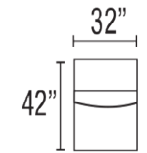

Sofa Apt LHF

Sofa Apt RHF

Sofa Apt Armless

Chaise LHF

Chaise RHF

Corner

Modular Armless

Seat Height: 20" - Seat Depth: 24" - Arm Height: 26"

All dimensions are approximate