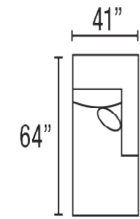

Sofa Apt LHF

Sofa Apt RHF

Sofa Apt Armless

Chaise LHF

Chaise RHF

Corner

Modular Armless

Seat Height: 20" - Seat Depth: 24" - Arm Height: 26"

All dimensions are approximate