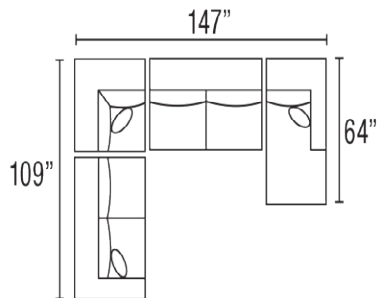

CEREZA

POPULAR CONFIGURATIONS

2-PC Chaise Sectional

3-PC Dual Chaise Sectional

3-PC Family Room Sectional

4-PC Sectional

4-PC Gathering Sectional

AVAILABLE SECTIONAL PIECES

Sofa Apt LHF

Sofa Apt RHF

Sofa Apt Armless

Chaise LHF

Chaise RHF

Corner

Modular Armless

Seat Height: 20" - Seat Depth: 24" - Arm Height: 26"

All dimensions are approximate