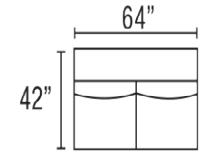

CEREZA

POPULAR CONFIGURATIONS

2-PC Chaise Sectional

3-PC Dual Chaise Sectional

3-PC Family Room Sectional

4-PC Sectional

4-PC Gathering Sectional

AVAILABLE SECTIONAL PIECES

Sofa Apt LHF

Sofa Apt RHF

Sofa Apt Armless

Chaise LHF

Chaise RHF

Corner

Modular Armless

Seat Height: 20" - Seat Depth: 24" - Arm Height: 26"

All dimensions are approximate