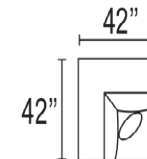

Sofa Apt LHF

Sofa Apt RHF

Sofa Apt Armless

Chaise LHF

Chaise RHF

Corner

Modular Armless

Seat Height: 20" - Seat Depth: 24" - Arm Height: 26"

All dimensions are approximate