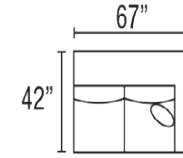

CEREZA

POPULAR CONFIGURATIONS

2-PC Chaise Sectional

3-PC Dual Chaise Sectional

3-PC Family Room Sectional

4-PC Sectional

4-PC Gathering Sectional

AVAILABLE SECTIONAL PIECES

Sofa Apt LHF

Sofa Apt RHF

Sofa Apt Armless

Chaise LHF

Chaise RHF

Corner

Modular Armless

Seat Height: 20" - Seat Depth: 24" - Arm Height: 26"

All dimensions are approximate