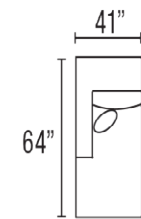

CEREZA

POPULAR CONFIGURATIONS

2-PC Chaise Sectional

3-PC Dual Chaise Sectional

3-PC Family Room Sectional

4-PC Sectional

4-PC Gathering Sectional

AVAILABLE SECTIONAL PIECES

Sofa Apt LHF

Sofa Apt RHF

Sofa Apt Armless

Chaise LHF

Chaise RHF

Corner

Modular Armless

Seat Height: 20" - Seat Depth: 24" - Arm Height: 26"

All dimensions are approximate