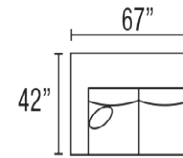

CEREZA

POPULAR CONFIGURATIONS

2-PC Chaise Sectional

3-PC Dual Chaise Sectional

3-PC Family Room Sectional

4-PC Sectional

4-PC Gathering Sectional

AVAILABLE SECTIONAL PIECES

Sofa Apt LHF

Sofa Apt RHF

Sofa Apt Armless

Chaise LHF

Chaise RHF

Corner

Modular Armless

Seat Height: 20" - Seat Depth: 24" - Arm Height: 26"

All dimensions are approximate