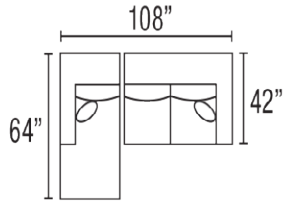

CEREZA

POPULAR CONFIGURATIONS

2-PC Chaise Sectional

3-PC Dual Chaise Sectional

3-PC Family Room Sectional

4-PC Sectional

4-PC Gathering Sectional

AVAILABLE SECTIONAL PIECES

Sofa Apt LHF

Sofa Apt RHF

Sofa Apt Armless

Chaise LHF

Chaise RHF

Corner

Modular Armless

Seat Height: 20" - Seat Depth: 24" - Arm Height: 26"

All dimensions are approximate