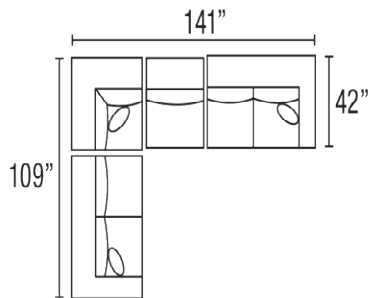

CEREZA

POPULAR CONFIGURATIONS

2-PC Chaise Sectional

3-PC Dual Chaise Sectional

3-PC Family Room Sectional

4-PC Sectional

4-PC Gathering Sectional

AVAILABLE SECTIONAL PIECES

Sofa Apt LHF

Sofa Apt RHF

Sofa Apt Armless

Chaise LHF

Chaise RHF

Corner

Modular Armless

Seat Height: 20" - Seat Depth: 24" - Arm Height: 26"

All dimensions are approximate