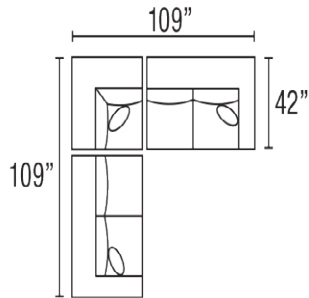

CEREZA

POPULAR CONFIGURATIONS

2-PC Chaise Sectional

3-PC Dual Chaise Sectional

3-PC Family Room Sectional

4-PC Sectional

4-PC Gathering Sectional

AVAILABLE SECTIONAL PIECES

Sofa Apt LHF

Sofa Apt RHF

Sofa Apt Armless

Chaise LHF

Chaise RHF

Corner

Modular Armless

Seat Height: 20" - Seat Depth: 24" - Arm Height: 26"

All dimensions are approximate