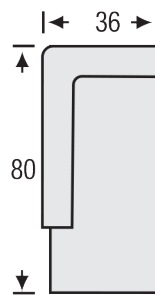

# BERNICE

SOFA

Height: 36

LAF/RAF SOFA

Height: 36

SOFA RETURN  
LAF/RAF

Height: 36

LOVESEAT

Height: 36

LAF/RAF  
LOVESEAT

Height: 36

LAF/RAF  
ISLAND RETURN

Height: 36

CHAIR

Height: 36

*DIMENSIONS SHOWN IN INCHES*