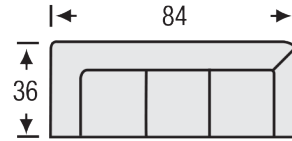

# BERNICE

SOFA

Height: 36

LAF/RAF SOFA

Height: 36

SOFA RETURN  
LAF/RAF

Height: 36

LOVESEAT

Height: 36

LAF/RAF  
LOVESEAT

Height: 36

LAF/RAF  
ISLAND RETURN

Height: 36

CHAIR

Height: 36

*DIMENSIONS SHOWN IN INCHES*