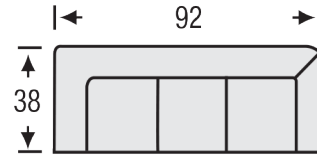

# AUBREY

SOFA

Height: 36

LAF/RAF SOFA

Height: 36

SOFA RETURN  
LAF/RAF

Height: 36

LOVESEAT

Height: 36

LAF/RAF  
LOVESEAT

Height: 36

CHAIR

Height: 36