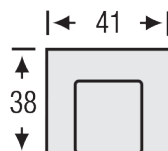

# AUBREY

SOFA

Height: 36

LAF/RAF SOFA

Height: 36

SOFA RETURN  
LAF/RAF

Height: 36

LOVESEAT

Height: 36

LAF/RAF  
LOVESEAT

Height: 36

CHAIR

Height: 36