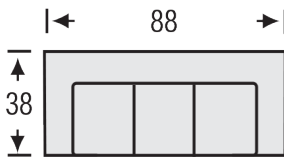

# AUBREY

SOFA

Height: 36

LAF/RAF SOFA

Height: 36

SOFA RETURN  
LAF/RAF

Height: 36

LOVESEAT

Height: 36

LAF/RAF  
LOVESEAT

Height: 36

CHAIR

Height: 36