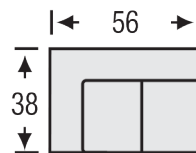

# AUBREY

SOFA

Height: 36

LAF/RAF SOFA

Height: 36

SOFA RETURN  
LAF/RAF

Height: 36

LOVESEAT

Height: 36

LAF/RAF  
LOVESEAT

Height: 36

CHAIR

Height: 36