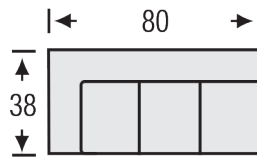

# AUBREY

SOFA

Height: 36

LAF/RAF SOFA

Height: 36

SOFA RETURN  
LAF/RAF

Height: 36

LOVESEAT

Height: 36

LAF/RAF  
LOVESEAT

Height: 36

CHAIR

Height: 36