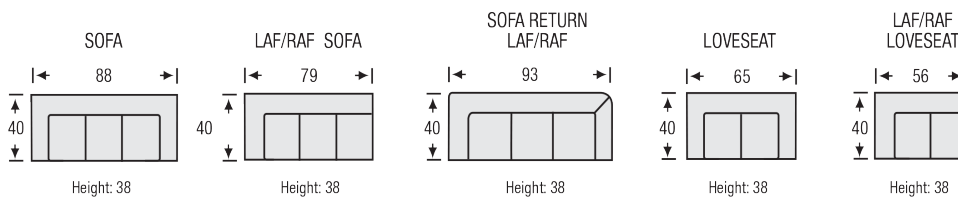

ANGELA

Seat Depth 21
 Seat Height 19
 Arm Height 26

The hallmark in luxury seating.

All measurements are approximate. Sizes may vary.