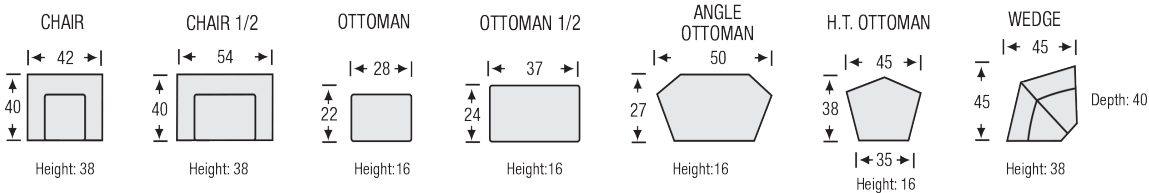

ANGELA

Seat Depth 21
 Seat Height 19
 Arm Height 26

The hallmark in luxury seating.

All measurements are approximate. Sizes may vary.