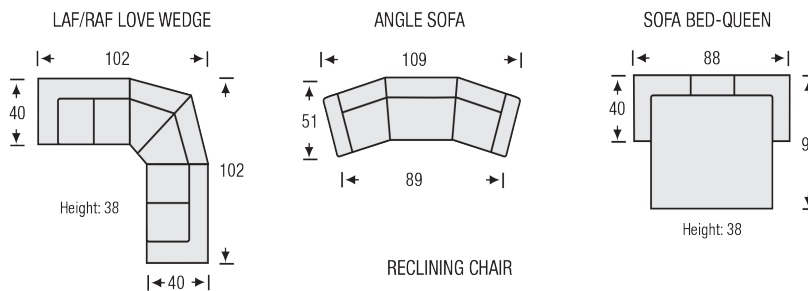

ANGELA

Seat Depth 21
 Seat Height 19
 Arm Height 26

The hallmark in luxury seating.

All measurements are approximate. Sizes may vary.